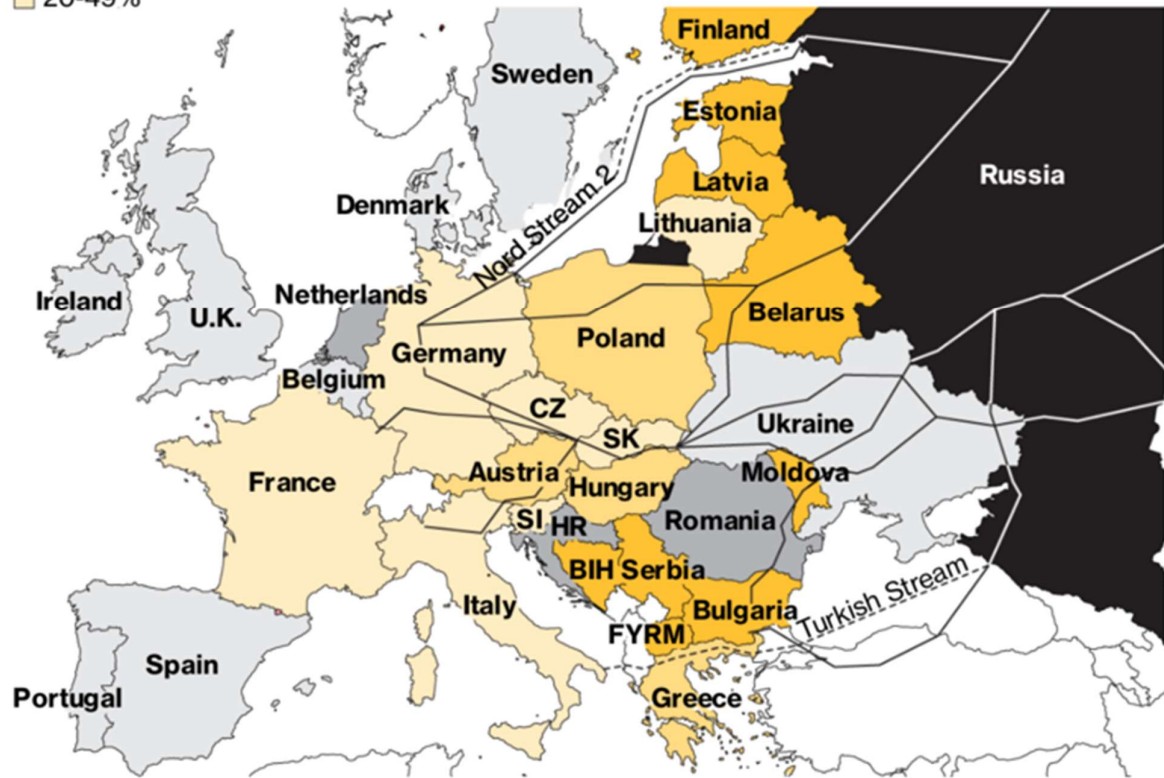

# Who's Dependent on Russian Gas?

About a third of Europe's gas comes from Russia

- 75-100%
- 50-75%
- 20-49%
- Less than 20%
- 0%
- Major pipeline
- Planned pipeline

2016 data. Source: Agency for the Cooperation of Energy Regulators **BloombergQuickTake**